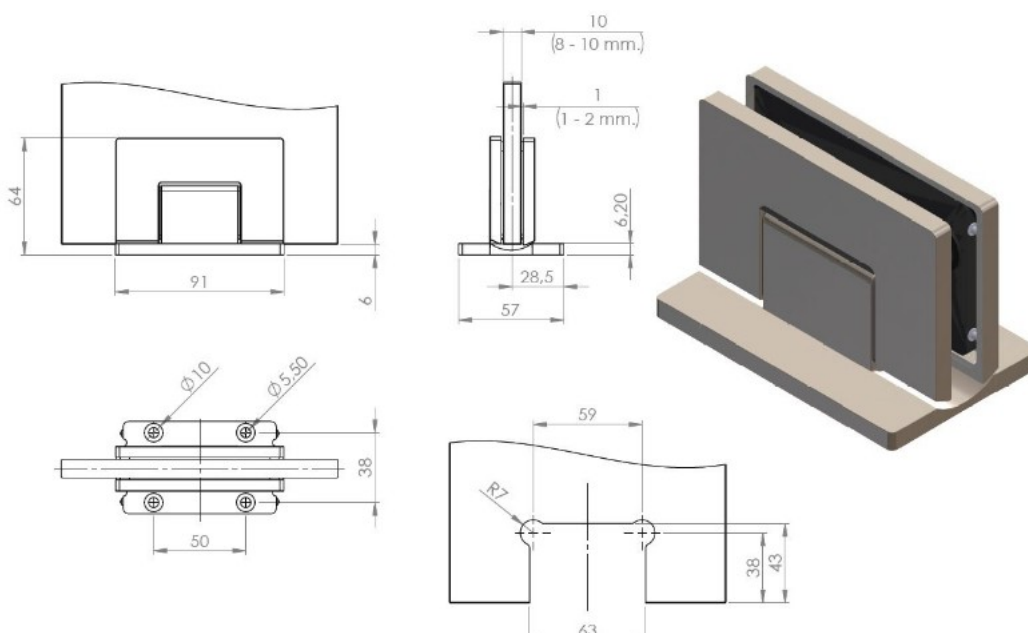

PRODUCT SHEET

Description:

Shower Hinge "Rio", Wall/Glass, Brushed Copper, Centre Back Pl, Glass Thickness, W/15 DG Angle Adjustment Function &, 25DG Return Function, Brass Material, Hidden Screws., Black Fiber Gaskets: 2 x 1mm & 2 x 2mm Thickness., Load Capacity Pr. Pair: 45kg

Item number:

15.23.880-3

Units	Box	Carton	HS Code	Barcode
Pcs.	1	20	8302100090	
				5704866521208

SISO A/S

Mileparken 11
DK-2740 Skovlunde
Denmark
VAT: 24786013

Phone +45 45 830 900

www.siso.dk
siso@siso.dk

Danske Bank
Nytorv Branch
Copenhagen
SWIFT: DABADKKK

Account no.
4180 3112 112936
IBAN Account
DK7230003112112936